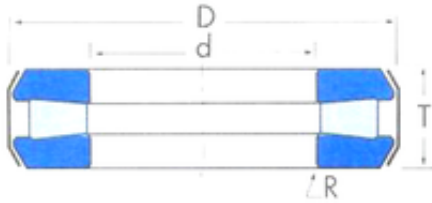

### Timken T209 thrust roller bearings

Bearing No. T209

Size	52.629x93.269x26.187 mm
Bore Diameter	52,629 mm
Outer Diameter	93,269 mm
Width	26,187 mm
d	52,629 mm
D	93,269 mm
T	26,187 mm
R	0,8 mm

T209 Bearing 2D drawings and 3D CAD models