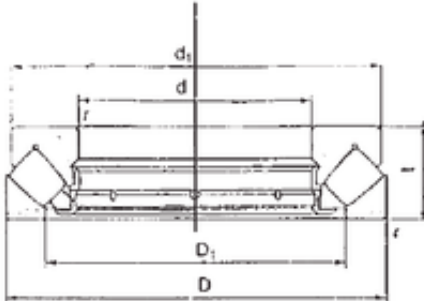

BEARING-SINGAPORE (PTE)LTD.

FBJ 29428M thrust roller bearings

Bearing No. 29428M

Size	140x280x85 mm
Bore Diameter	140 mm
Outer Diameter	280 mm
Width	85 mm
d	140 mm
D	280 mm
T	85 mm
d1	246 mm
r min.	4 mm
D1	196 mm
Weight	25,2 Kg
Basic dynamic load rating (C)	1110 kN
Basic static load rating (C0)	3750 kN

29428M Bearing 2D drawings and 3D CAD models