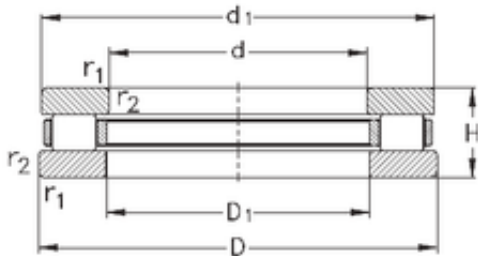

BEARING-SINGAPORE (PTE)LTD.

NKE 81215-TVPB thrust roller bearings

Bearing No. 81215-TVPB

Size	75x110x27 mm
Bore Diameter	75 mm
Outer Diameter	110 mm
Width	27 mm
d	75 mm
D	110 mm
H	27 mm
d1	110 mm
r1 min.	1 mm
r2 min.	1 mm
D1	77 mm
Weight	0,92 Kg
Basic dynamic load rating (C)	130 kN
Basic static load rating (C0)	453 kN

81215-TVPB Bearing 2D drawings and 3D CAD models