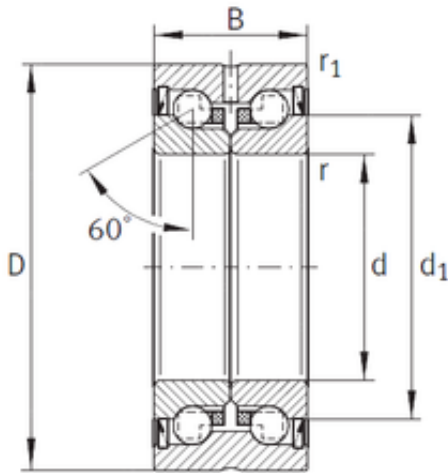

BEARING-SINGAPORE (PTE)LTD.

10 mm x 34 mm x 20 mm INA ZKLN1034-2RS-PE thrust ball bearings

Bearing No. ZKLN1034-2RS-PE

ZKLN1034-2RS-PE Bearing 2D drawings and 3D CAD models

Size	10x34x20 mm
Bore Diameter	10 mm
Outer Diameter	34 mm
Width	20 mm
d	10 mm
D	34 mm
B	20 mm
C	20 mm
Angle (?)	60 °
d1	21 mm
r min.	0,3 mm
r1 min.	0,6 mm
Weight	0,1 Kg
Basic dynamic load rating (C)	13 400 kN
Basic static load rating (C0)	18 800 kN
Category	Ball Bearings
Inventory	0.0
Manufacturer Name	SCHAEFFLER GROUP
Minimum Buy Quantity	N/A
Weight / Kilogram	0.12
Product Group	B00152