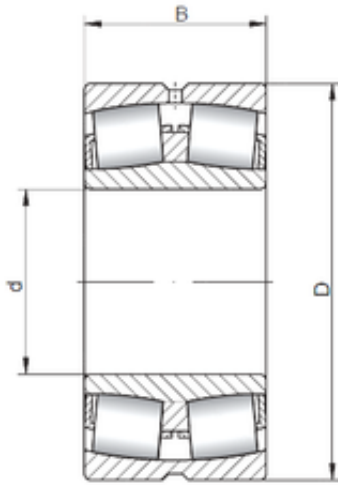

BEARING-SINGAPORE (PTE)LTD.

200 mm x 310 mm x 82 mm ISO 23040W33
spherical roller bearings

Bearing No. 23040W33

Size	200x310x82 mm
Bore Diameter	200 mm
Outer Diameter	310 mm
Width	82 mm
d	200 mm
D	310 mm
B	82 mm
C	82 mm

23040W33 Bearing 2D drawings and 3D CAD models