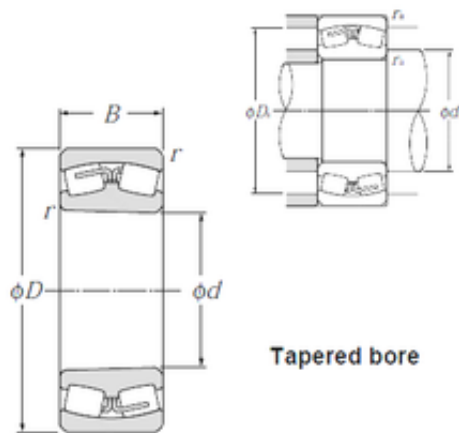

BEARING-SINGAPORE (PTE)LTD.

120 mm x 215 mm x 76 mm NTN 23224BK
spherical roller bearings

Bearing No. 23224BK

Size	120x215x76 mm
Bore Diameter	120 mm
Outer Diameter	215 mm
Width	76 mm
d	120 mm
D	215 mm
B	76 mm
C	76 mm
r min.	2,1 mm
da min.	132 mm
Da max.	203 mm
ra max.	2 mm
Weight	11,7 Kg
Basic dynamic load rating (C)	585 kN
Basic static load rating (C0)	880 kN
(Grease) Lubrication Speed	1 500 r/min
(Oil) Lubrication Speed	2 000 r/min
Calculation factor (e)	0,36
Calculation factor (Y0)	1,85
Calculation factor (Y1)	1,89

23224BK Bearing 2D drawings and 3D CAD models