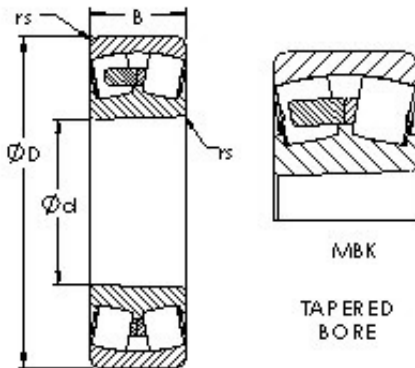

BEARING-SINGAPORE (PTE)LTD.

AST 22308MBK spherical roller bearings

Bearing No. 22308MBK

Size	40x90x33 mm
Bore Diameter	40 mm
Outer Diameter	90 mm
Width	33 mm
Bearing Type	tapered bore
Bore Dia (d)	40.0000
Outer Dia (D)	90.0000
Width (B)	33.0000
Radius (min) (rs)	1.500
Dynamic Load Rating (Cr)	125,000
Static Load Rating (Cor)	135,000
Max Speed (Grease) (X1000 RPM)	4
Max Speed (Oil) (X1000 RPM)	5
Weight (g)	1,000.00
Material	52100 Chrome steel, or equivalent

22308MBK Bearing 2D drawings and 3D CAD models