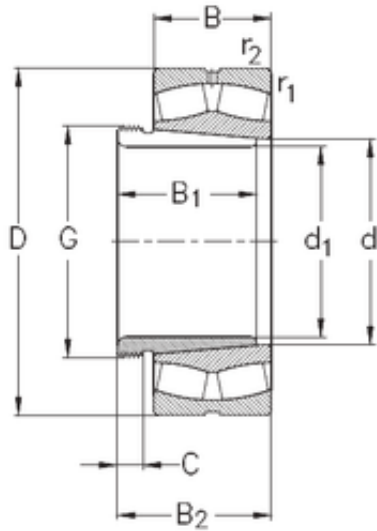

BEARING-SINGAPORE (PTE)LTD.

220 mm x 370 mm x 120 mm NKE 23144-K-MB-W33+AH3144 spherical roller bearings

Bearing No. 23144-K-MB-W33+AH3144

Size	220x370x120 mm
Bore Diameter	220 mm
Outer Diameter	370 mm
Width	120 mm
d	220 mm
d1	200 mm
D	370 mm
B	120 mm
C	120 mm
r1 min.	4 mm
r2 min.	4 mm
B1	145 mm
B2	151 mm
C	23 mm
Thread (G)	Tr 240x4
Weight	75,2 Kg
Basic dynamic load rating (C)	1480 kN
Basic static load rating (C0)	2470 kN
Limiting speed	1700 r/min
Calculation factor (e)	0,32
Calculation factor (Y0)	2
Calculation factor (Y1)	2

23144-K-MB-W33+AH3144 Bearing 2D drawings and 3D CAD models