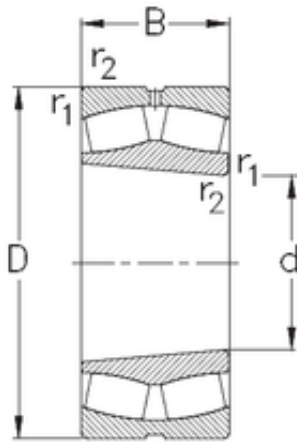

## BEARING-SINGAPORE (PTE)LTD.

160 mm x 290 mm x 80 mm NKE 22232-E-K-W33 spherical roller bearings

Bearing No. 22232-E-K-W33

Size	160x290x80 mm
Bore Diameter	160 mm
Outer Diameter	290 mm
Width	80 mm
d	160 mm
D	290 mm
B	80 mm
C	80 mm
r1 min.	3 mm
r2 min.	3 mm
Weight	22,2 Kg
Basic dynamic load rating (C)	978 kN
Basic static load rating (C0)	1440 kN
Limiting speed	2800 r/min
Calculation factor (e)	0,26
Calculation factor (Y0)	2,5
Calculation factor (Y1)	2,6

22232-E-K-W33 Bearing 2D drawings and 3D CAD models