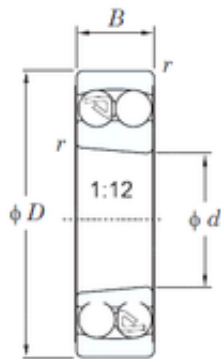

## BEARING-SINGAPORE (PTE)LTD.

20 mm x 47 mm x 18 mm KOYO 2204K self aligning ball bearings

Bearing No. 2204K

Size	20x47x18 mm
Bore Diameter	20 mm
Outer Diameter	47 mm
Width	18 mm
d	20 mm
D	47 mm
B	18 mm
C	18 mm
r min.	1 mm
da min.	25 mm
Da max.	42 mm
ra max.	1 mm
Weight	0.136 Kg
Basic dynamic load rating (C)	12.6 kN
Basic static load rating (C0)	3.30 kN
(Grease) Lubrication Speed	14000 r/min
(Oil) Lubrication Speed	17000 r/min
Calculation factor (e)	0.48
Calculation factor (Y0)	1.37
Calculation factor (Y1)	1.31

2204K Bearing 2D drawings and 3D CAD models