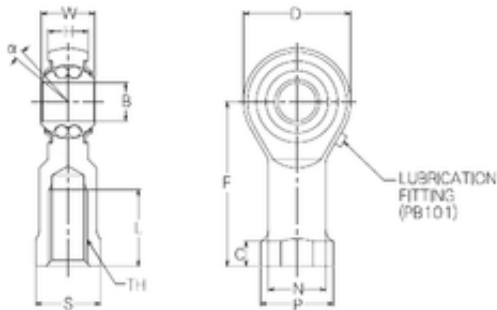

BEARING-SINGAPORE (PTE)LTD.

22 mm x 54 mm x 22 mm NMB PBR22FN self aligning ball bearings

Bearing No. PBR22FN

Bore Diameter	22 mm
Width	22 mm
d	22 mm
P	38 mm
B	22 mm
C	12 mm
D	54 mm
F	84 mm
H	20 mm
L	37 mm
N	30 mm
S	32 mm
W	28 mm
Angle	8 °
Thread (TH)	M22 × 1,5
Weight	480 Kg
Basic dynamic load rating (C)	9,29 kN

PBR22FN Bearing 2D drawings and 3D CAD models