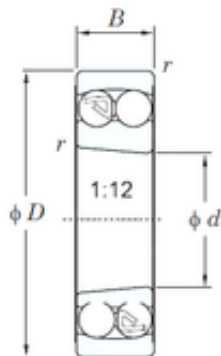

BEARING-SINGAPORE (PTE)LTD.

30 mm x 72 mm x 27 mm KOYO 2306K self aligning ball bearings

Bearing No. 2306K

Size	30x72x27 mm
Bore Diameter	30 mm
Outer Diameter	72 mm
Width	27 mm
d	30 mm
D	72 mm
B	27 mm
C	27 mm
r min.	1.1 mm
da min.	36.5 mm
Da max.	65.5 mm
ra max.	1 mm
Weight	0.489 Kg
Basic dynamic load rating (C)	31.4 kN
Basic static load rating (C0)	8.75 kN
(Grease) Lubrication Speed	8000 r/min
(Oil) Lubrication Speed	11000 r/min
Calculation factor (e)	0.44
Calculation factor (Y0)	1.51
Calculation factor (Y1)	1.44

2306K Bearing 2D drawings and 3D CAD models