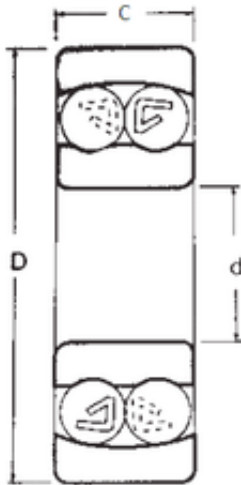

BEARING-SINGAPORE (PTE)LTD.

35 mm x 72 mm x 17 mm FBJ 1207 self aligning ball bearings

Bearing No. 1207

Size	35x72x17 mm
Bore Diameter	35 mm
Outer Diameter	72 mm
Width	17 mm
d	35 mm
D	72 mm
B	17 mm
C	17 mm
Weight	0,323 Kg
Basic dynamic load rating (C)	15,8 kN
Basic static load rating (C0)	5,1 kN
(Grease) Lubrication Speed	8500 r/min

1207 Bearing 2D drawings and 3D CAD models