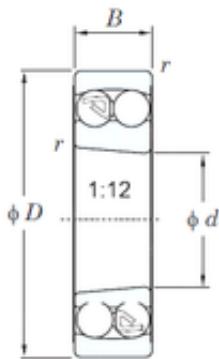

BEARING-SINGAPORE (PTE)LTD.

50 mm x 90 mm x 23 mm KOYO 2210K self aligning ball bearings

Bearing No. 2210K

Size	50x90x23 mm
Bore Diameter	50 mm
Outer Diameter	90 mm
Width	23 mm
d	50 mm
D	90 mm
B	23 mm
C	23 mm
r min.	1.1 mm
da min.	56.5 mm
Da max.	83.5 mm
ra max.	1 mm
Weight	0.577 Kg
Basic dynamic load rating (C)	23.3 kN
Basic static load rating (C0)	8.50 kN
(Grease) Lubrication Speed	6500 r/min
(Oil) Lubrication Speed	7900 r/min
Calculation factor (e)	0.27
Calculation factor (Y0)	2.45
Calculation factor (Y1)	2.33

2210K Bearing 2D drawings and 3D CAD models