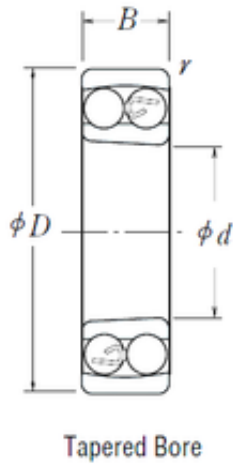

## BEARING-SINGAPORE (PTE)LTD.

30 mm x 62 mm x 20 mm FBJ 2206K self aligning ball bearings

Bearing No. 2206K

Size	30x62x20 mm
Bore Diameter	30 mm
Outer Diameter	62 mm
Width	20 mm
d	30 mm
D	62 mm
B	20 mm
C	20 mm
Weight	0,26 Kg
Basic dynamic load rating (C)	15,6 kN
Basic static load rating (C0)	4,65 kN
(Grease) Lubrication Speed	1000 r/min

2206K Bearing 2D drawings and 3D CAD models