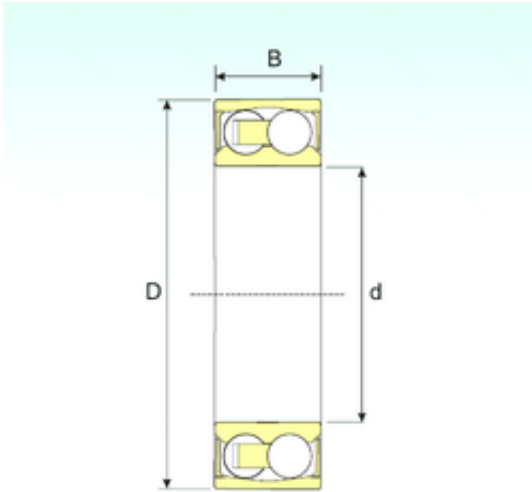

## BEARING-SINGAPORE (PTE)LTD.

45 mm x 85 mm x 23 mm ISB 2209-2RS1TN9  
self aligning ball bearings

Bearing No. 2209-2RS1TN9

Size	45x85x23 mm
Bore Diameter	45 mm
Outer Diameter	85 mm
Width	23 mm
d	45 mm
D	85 mm
B	23 mm
C	23 mm
Weight	0,53 Kg
Basic dynamic load rating (C)	22,44 kN
Basic static load rating (C0)	7,64 kN

2209-2RS1TN9 Bearing 2D drawings and 3D CAD models