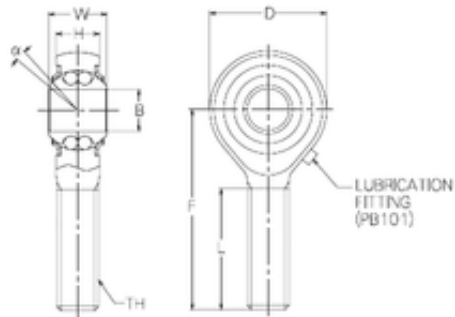

BEARING-SINGAPORE (PTE)LTD.

25 mm x 64 mm x 25 mm NMB PBR25EFN self aligning ball bearings

Bearing No. PBR25EFN

| | |
|-------------------------------|-----------|
| Bore Diameter | 25 mm |
| d | 25 mm |
| B | 25 mm |
| D | 64 mm |
| F | 94 mm |
| H | 22 mm |
| L | 57 mm |
| W | 31 mm |
| Angle | 5 ° |
| Thread (TH) | M24 × 2,0 |
| Weight | 0,572 Kg |
| Basic dynamic load rating (C) | 11,03 kN |

PBR25EFN Bearing 2D drawings and 3D CAD models