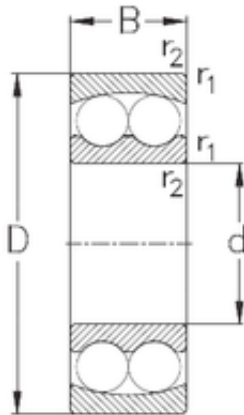

BEARING-SINGAPORE (PTE)LTD.

20 mm x 47 mm x 14 mm NKE 1204 self aligning ball bearings

Bearing No. 1204

| | |
|-------------------------------|-------------|
| Size | 20x47x14 mm |
| Bore Diameter | 20 mm |
| Outer Diameter | 47 mm |
| Width | 14 mm |
| d | 20 mm |
| D | 47 mm |
| B | 14 mm |
| C | 14 mm |
| r1 min. | 1 mm |
| r2 min. | 1 mm |
| Weight | 0,13 Kg |
| Basic dynamic load rating (C) | 12,7 kN |
| Basic static load rating (C0) | 3,4 kN |

1204 Bearing 2D drawings and 3D CAD models