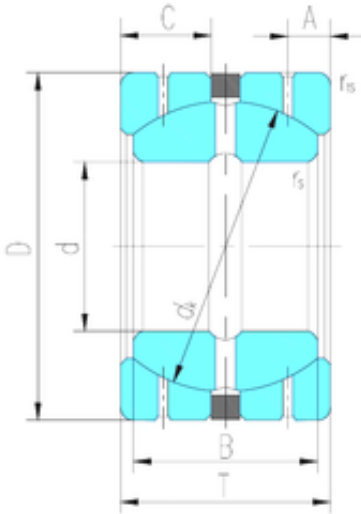

## BEARING-SINGAPORE (PTE)LTD.

63,5 mm x 111,125 mm x 64,643 mm LS  
GEGZ63HS/K plain bearings

Bearing No. GEGZ63HS/K

Size	63.5x111.125x64.643 mm
Bore Diameter	63,5 mm
Outer Diameter	111,125 mm
Width	64,643 mm
d	63,5 mm
D	111,125 mm
B	64,643 mm
C	32,385 mm
d1	71,12 mm
dk	13,081 mm
r min.	100 mm
r1 min.	2 mm
Angle	4,5 °
Weight	2,57 Kg
Basic dynamic load rating (C)	345 kN

GEGZ63HS/K Bearing 2D drawings and 3D CAD models