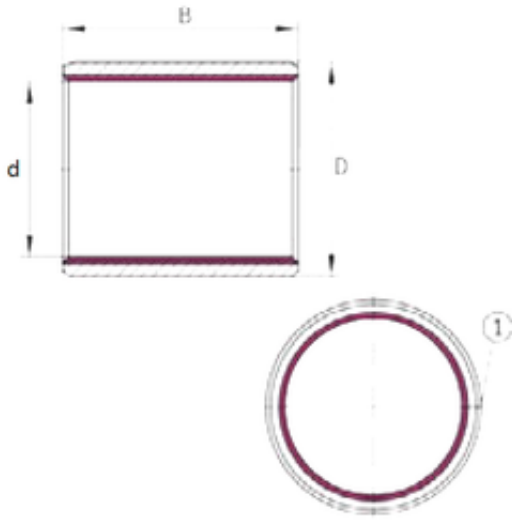

BEARING-SINGAPORE (PTE)LTD.

70 mm x 75 mm x 50 mm INA EGB7050-E40-B
plain bearings

Bearing No. EGB7050-E40-B

Size	70x75x50 mm
Bore Diameter	70 mm
Outer Diameter	75 mm
Width	50 mm
d	70 mm
D	75 mm
B	50 mm

EGB7050-E40-B Bearing 2D drawings and 3D CAD
models