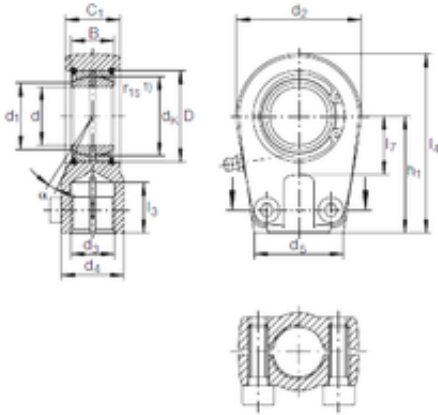

# BEARING-SINGAPORE (PTE)LTD.

25 mm x 42 mm x 20 mm INA GIHRK 25 DO plain bearings

Bearing No. GIHRK 25 DO

GIHRK 25 DO Bearing 2D drawings and 3D CAD models

Size	25x42x20 mm
Bore Diameter	25 mm
Outer Diameter	42 mm
Width	20 mm
d	25 mm
D	42 mm
B	20 mm
d1	29,3 mm
d2	56 mm
d4	25 mm
dk	35,5 mm
h1	50 mm
Thread (G)	M16X1,5