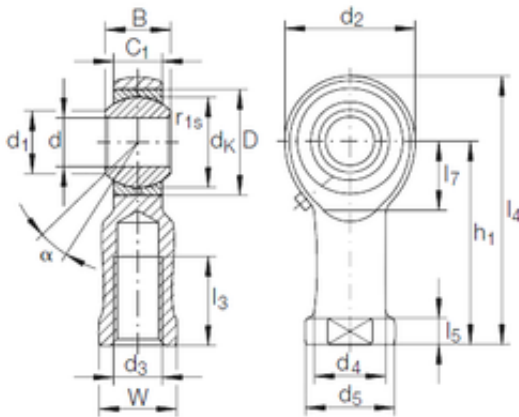

### 16 mm x 32 mm x 21 mm INA GIKFR 16 PB plain bearings

Bearing No. GIKFR 16 PB

|                               |             |
|-------------------------------|-------------|
| Size                          | 16x32x21 mm |
| Bore Diameter                 | 16 mm       |
| Outer Diameter                | 32 mm       |
| Width                         | 21 mm       |
| d                             | 16 mm       |
| D                             | 32 mm       |
| B                             | 21 mm       |
| d1                            | 19,3 mm     |
| d2                            | 42 mm       |
| d4                            | 22 mm       |
| dk                            | 28,575 mm   |
| h1                            | 64 mm       |
| l3 min.                       | 28 mm       |
| l4 max.                       | 85 mm       |
| l5                            | 8 mm        |
| l7 min.                       | 23 mm       |
| r1 min.                       | 0,3 mm      |
| C1                            | 15 mm       |
| W                             | 22 mm       |
| Thread (G)                    | M16         |
| Angle                         | 15 °        |
| d5                            | 28 r/min    |
| Weight                        | 0,22 Kg     |
| Basic dynamic load rating (C) | 21,6 kN     |

GIKFR 16 PB Bearing 2D drawings and 3D CAD models