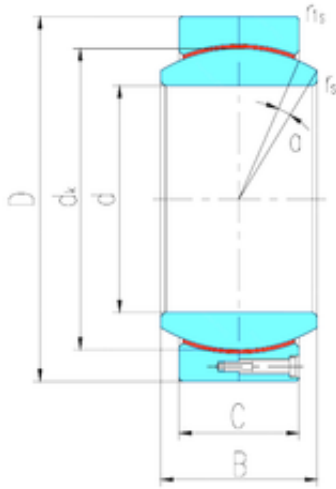

BEARING-SINGAPORE (PTE)LTD.

400 mm x 580 mm x 280 mm LS GEH400HT
plain bearings

Bearing No. GEH400HT

Size	400x580x280 mm
Bore Diameter	400 mm
Outer Diameter	580 mm
Width	280 mm
d	400 mm
D	580 mm
B	280 mm
C	265 mm
dk	514 mm
r min.	1,5 mm
r1 min.	4 mm
Angle	2 °
Weight	290 Kg
Basic dynamic load rating (C)	24510 kN

GEH400HT Bearing 2D drawings and 3D CAD models