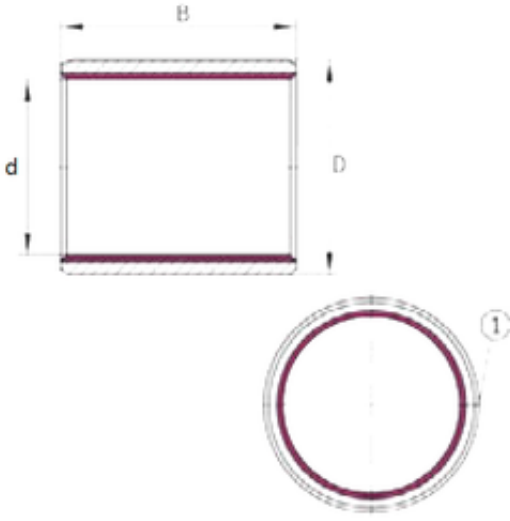

## BEARING-SINGAPORE (PTE)LTD.

50 mm x 55 mm x 60 mm INA EGB5060-E40-B  
plain bearings

Bearing No. EGB5060-E40-B

Size	50x55x60 mm
Bore Diameter	50 mm
Outer Diameter	55 mm
Width	60 mm
d	50 mm
D	55 mm
B	60 mm
Category	Bearings
Inventory	0.0
Manufacturer Name	SCHAEFFLER GROUP
Minimum Buy Quantity	N/A
Weight / Kilogram	0
Product Group	B04264

EGB5060-E40-B Bearing 2D drawings and 3D CAD models