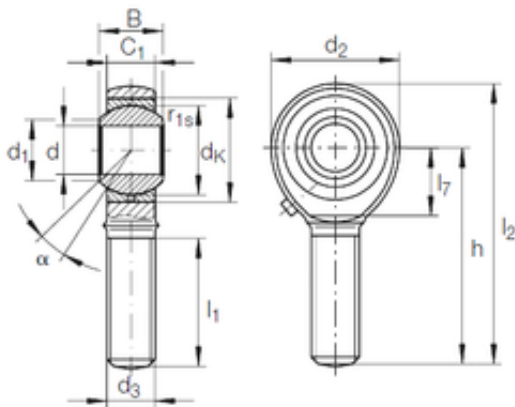

BEARING-SINGAPORE (PTE)LTD.

20 mm x 40 mm x 25 mm INA GAKR 20 PB
plain bearings

Bearing No. GAKR 20 PB

| | |
|-------------------------------|-------------|
| Size | 20x40x25 mm |
| Bore Diameter | 20 mm |
| Outer Diameter | 40 mm |
| Width | 25 mm |
| d | 20 mm |
| D | 40 mm |
| B | 25 mm |
| d1 | 24,3 mm |
| d2 | 50 mm |
| dk | 34,925 mm |
| h | 78 mm |
| l1 min. | 45 mm |
| l2 max. | 103 mm |
| l7 min. | 26 mm |
| r1 min. | 0,3 mm |
| C1 | 18 mm |
| Thread (G) | M20X1,5 |
| Angle | 14 ° |
| Weight | 0,38 Kg |
| Basic dynamic load rating (C) | 31,5 kN |

GAKR 20 PB Bearing 2D drawings and 3D CAD models