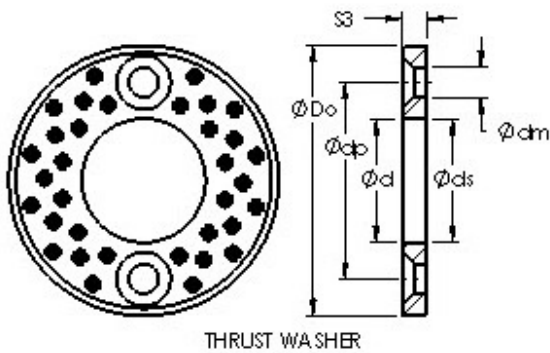

## AST AST650 WC20N plain bearings

Bearing No. AST650 WC20N

Bore Diameter	20 mm
Outer Diameter	50 mm
Bearing Type	thrust washer
Shaft Dia., Nominal (d)	20.0000
Bearing Outside Diameter, Nominal (Do)	50.000
Washer Inside Diameter, Nominal (di)	20
Washer Outside Diameter, Nominal (Do)	50
Washer Thickness, Nominal (S3)	5
Washer Thickness Tolerance (S3 tol.) - +0 / -0.1	+0 / 0.1
Material	Cast bronze with solid lubricant inserts.