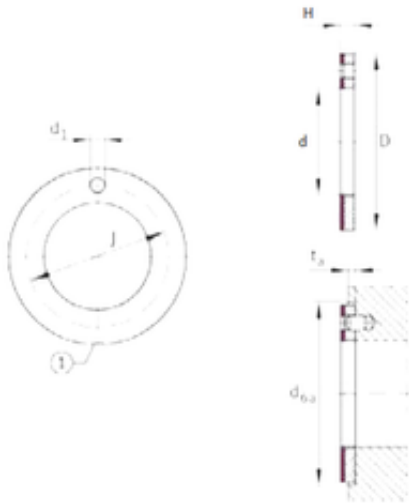

BEARING-SINGAPORE (PTE)LTD.

INA EGW16-E40-B plain bearings

Bearing No. EGW16-E40-B

EGW16-E40-B Bearing 2D drawings and 3D CAD models

Size	16x30x1.5 mm
Bore Diameter	16 mm
Outer Diameter	30 mm
Width	1,5 mm
d	16 mm
D	30 mm
H	1,5 mm
t	1 mm
d1	2 mm
J	22 mm
da	30 mm
Category	Bearings
Inventory	0.0
Manufacturer Name	SCHAEFFLER GROUP
Minimum Buy Quantity	N/A
Weight / Kilogram	0
Product Group	B04264