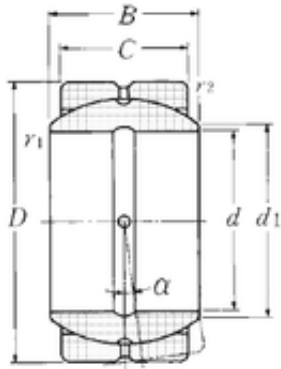

BEARING-SINGAPORE (PTE)LTD.

240 mm x 340 mm x 140 mm NTN SA1-240
plain bearings

Bearing No. SA1-240

| | |
|----------------|----------------|
| Size | 240x340x140 mm |
| Bore Diameter | 240 mm |
| Outer Diameter | 340 mm |
| Width | 140 mm |
| d | 240 mm |
| D | 340 mm |
| B | 140 mm |
| C | 100 mm |
| d1 | 265,3 mm |
| r1 min. | 1,1 mm |
| r2 min. | 1,1 mm |
| Angle | 8 ° |
| Weight | 40,4 Kg |

SA1-240 Bearing 2D drawings and 3D CAD models