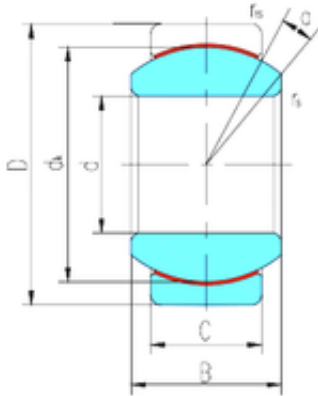

BEARING-SINGAPORE (PTE)LTD.

300 mm x 430 mm x 165 mm LS GE300XT/X
plain bearings

Bearing No. GE300XT/X

Size	300x430x165 mm
Bore Diameter	300 mm
Outer Diameter	430 mm
Width	165 mm
d	300 mm
D	430 mm
B	165 mm
C	120 mm
dk	375 mm
r min.	1,1 mm
r1 min.	1,1 mm
Angle	7 °
Weight	77,6 Kg
Basic dynamic load rating (C)	6750 kN

GE300XT/X Bearing 2D drawings and 3D CAD models