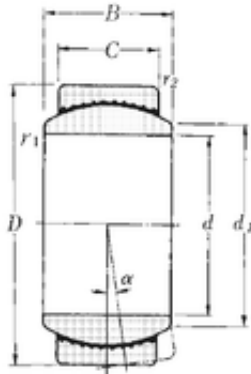

BEARING-SINGAPORE (PTE)LTD.

38,1 mm x 61,912 mm x 33,325 mm NTN
SAR2-24 plain bearings

Bearing No. SAR2-24

Size	38.1x61.912x33.325 mm
Bore Diameter	38,1 mm
Outer Diameter	61,912 mm
Width	33,325 mm
d	38,1 mm
D	61,912 mm
B	33,325 mm
C	28,575 mm
d1	41,2 mm
r1 min.	0,6 mm
r2 min.	1 mm
Angle	6 °
Weight	0,42 Kg

SAR2-24 Bearing 2D drawings and 3D CAD models