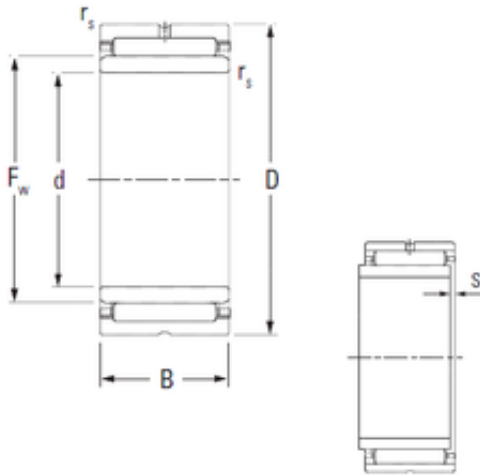

## BEARING-SINGAPORE (PTE)LTD.

70 mm x 95 mm x 25 mm KOYO NKJ70/25  
needle roller bearings

Bearing No. NKJ70/25

Size	70x95x25 mm
Bore Diameter	70 mm
Outer Diameter	95 mm
Width	25 mm
d	70 mm
Fw	80 mm
D	95 mm
B	25 mm
C	25 mm
r5 min.	1 mm
S	2 mm
Weight	0,561 Kg
Basic dynamic load rating (C)	65 kN
Basic static load rating (C0)	131 kN
(Grease) Lubrication Speed	5300 r/min

NKJ70/25 Bearing 2D drawings and 3D CAD models