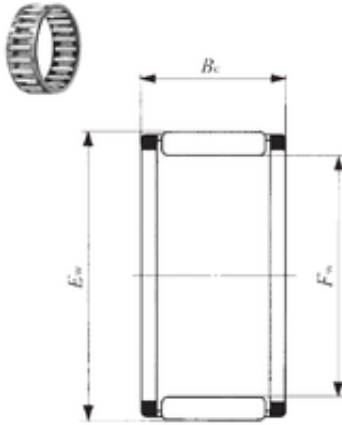

BEARING-SINGAPORE (PTE)LTD.

IKO KT 303513 needle roller bearings

Bearing No. KT 303513

Bore Diameter	30 mm
Outer Diameter	35 mm
Fw	30 mm
Ew	35 mm
Bc	13 mm
Weight	0,0156 Kg
Basic dynamic load rating (C)	14,1 kN
Basic static load rating (C0)	21,7 kN

KT 303513 Bearing 2D drawings and 3D CAD models