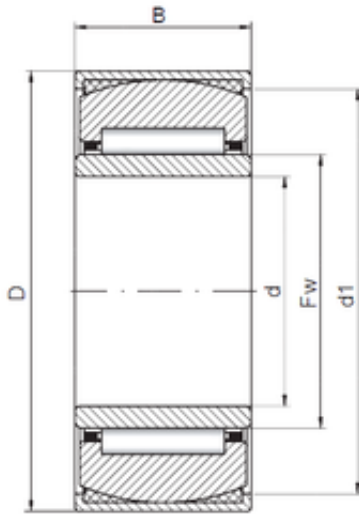

## BEARING-SINGAPORE (PTE)LTD.

35 mm x 55 mm x 20 mm ISO PNA35/55 needle roller bearings

Bearing No. PNA35/55

Size	35x55x20 mm
Bore Diameter	35 mm
Outer Diameter	55 mm
Width	20 mm
d	35 mm
Fw	40 mm
D	55 mm
B	20 mm
d1	50,5 mm

PNA35/55 Bearing 2D drawings and 3D CAD models