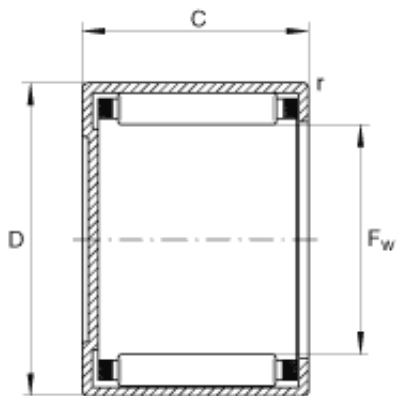

## INA BCE98 needle roller bearings

Bearing No. BCE98

Size	14.288x19.05x12.7 mm
Bore Diameter	14,288 mm
Outer Diameter	19,05 mm
Width	12,7 mm
F <sub>w</sub>	9/16 inch
F <sub>w</sub>	14,288 mm
D	0,75 inch
D	19,05 mm
C	0,5 inch
C	12,7 mm
m	0,02 lbs / Weight
m	9 g / Weight
C <sub>r</sub>	1730 lbf / Dynamic load rating (radial)
C <sub>r</sub>	7700 N / Dynamic load rating (radial)
C <sub>0r</sub>	2420 lbf / Static load rating (radial)
C <sub>0r</sub>	10800 N / Static load rating (radial)
n <sub>G</sub>	17600 1/min / Limiting speed
n <sub>B</sub>	12100 1/min / Reference speed
Category	Bearings
Inventory	0.0
Manufacturer Name	SCHAEFFLER GROUP
Minimum Buy Quantity	N/A

BCE98 Bearing 2D drawings and 3D CAD models