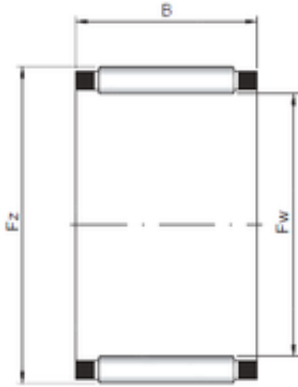

BEARING-SINGAPORE (PTE)LTD.

ISO K45x50x27 needle roller bearings

Bearing No. K45x50x27

Size	45x50x27 mm
Bore Diameter	45 mm
Outer Diameter	50 mm
Width	27 mm
Fw	45 mm
Ew	50 mm
B	27 mm

K45x50x27 Bearing 2D drawings and 3D CAD models