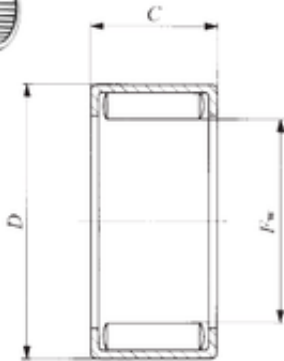

BEARING-SINGAPORE (PTE)LTD.

IKO YB 246 needle roller bearings

Bearing No. YB 246

Size	38.1x47.625x9.52 mm
Bore Diameter	38,1 mm
Outer Diameter	47,625 mm
Width	9,52 mm
Fw	38,1 mm
D	47,625 mm
C	9,52 mm
Weight	0,038 Kg
Basic dynamic load rating (C)	21 kN
Basic static load rating (C0)	34,1 kN

YB 246 Bearing 2D drawings and 3D CAD models