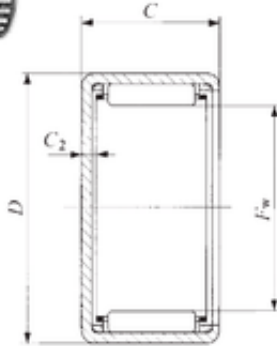

BEARING-SINGAPORE (PTE)LTD.

IKO TAMW 5045 needle roller bearings

Bearing No. TAMW 5045

Size	50x62x45 mm
Bore Diameter	50 mm
Outer Diameter	62 mm
Width	45 mm
Fw	50 mm
D	62 mm
C	45 mm
C2	3,4 mm
Weight	0,245 Kg
Basic dynamic load rating (C)	76,7 kN
Basic static load rating (C0)	158 kN
Category	Bearings
Inventory	0.0
Manufacturer Name	IKO
Minimum Buy Quantity	N/A
Weight / Kilogram	0
Product Group	B04144

TAMW 5045 Bearing 2D drawings and 3D CAD models