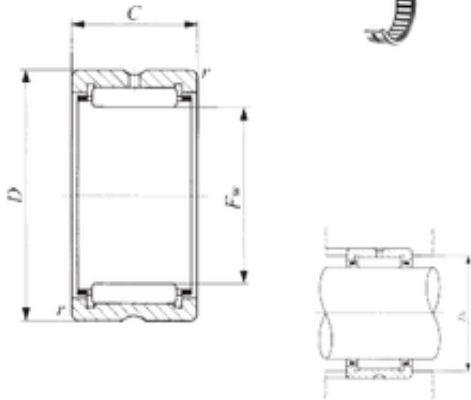

BEARING-SINGAPORE (PTE)LTD.

IKO RNA 49/28 needle roller bearings

Bearing No. RNA 49/28

RNA 49/28 Bearing 2D drawings and 3D CAD models

Size	32x45x17 mm
Bore Diameter	32 mm
Outer Diameter	45 mm
Width	17 mm
Fw	32 mm
D	45 mm
C	17 mm
r min.	0,3 mm
Da max.	43 mm
Weight	0,0765 Kg
Basic dynamic load rating (C)	24,5 kN
Basic static load rating (C0)	32,7 kN