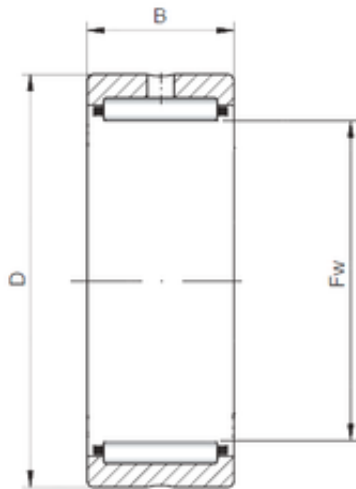

BEARING-SINGAPORE (PTE)LTD.

ISO NKS20 needle roller bearings

Bearing No. NKS20

Size	20x32x20 mm
Bore Diameter	20 mm
Outer Diameter	32 mm
Width	20 mm
Fw	20 mm
D	32 mm
C	20 mm

NKS20 Bearing 2D drawings and 3D CAD models