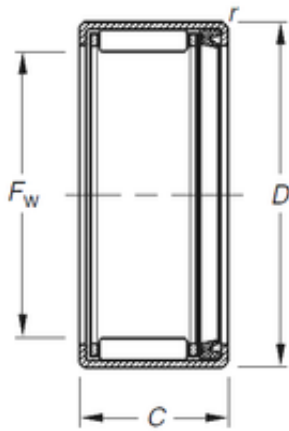

### Timken JT-1211 needle roller bearings

Bearing No. JT-1211

Size	19.05x25.4x17.48 mm
Bore Diameter	19,05 mm
Outer Diameter	25,4 mm
Width	17,48 mm
Fw	19,05 mm
D	25,4 mm
C	17,48 mm
Weight	0,019 Kg
Basic dynamic load rating (C)	12,5 kN
Basic static load rating (C0)	16,3 kN

JT-1211 Bearing 2D drawings and 3D CAD models