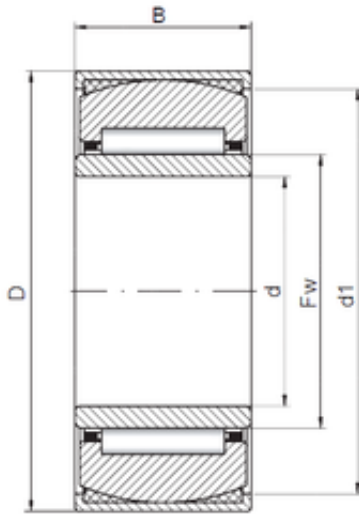

## BEARING-SINGAPORE (PTE)LTD.

17 mm x 35 mm x 16 mm ISO PNA17/35 needle roller bearings

Bearing No. PNA17/35

Size	17x35x16 mm
Bore Diameter	17 mm
Outer Diameter	35 mm
Width	16 mm
d	17 mm
Fw	20 mm
D	35 mm
B	16 mm
d1	30,5 mm

PNA17/35 Bearing 2D drawings and 3D CAD models