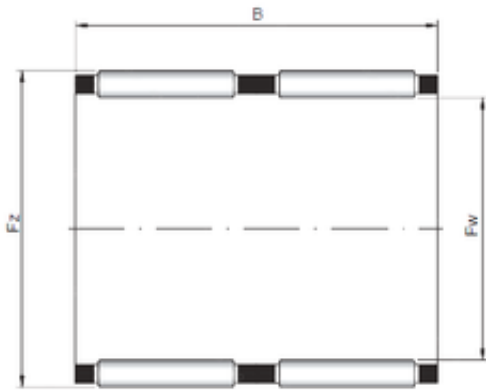

### ISO KK24x30x31 needle roller bearings

Bearing No. KK24x30x31

Size	24x30x31 mm
Bore Diameter	24 mm
Outer Diameter	30 mm
Width	31 mm
Fw	24 mm
Ew	30 mm
B	31 mm

KK24x30x31 Bearing 2D drawings and 3D CAD models