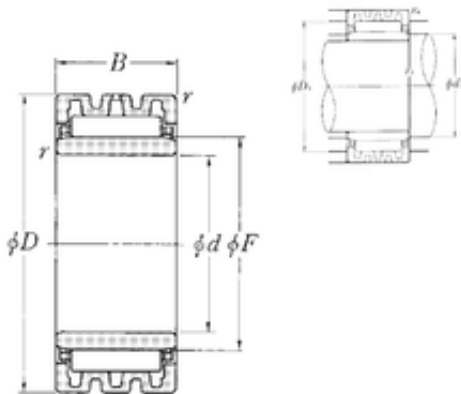

## BEARING-SINGAPORE (PTE)LTD.

32 mm x 52 mm x 20 mm NTN NA49/32S  
needle roller bearings

Bearing No. NA49/32S

Size	32x52x20 mm
Bore Diameter	32 mm
Outer Diameter	52 mm
Width	20 mm
d	32 mm
F	40 mm
D	52 mm
B	20 mm
C	20 mm
r min.	0,6 mm
da min.	36 mm
Da max.	46 mm
ra max.	0,6 mm
Weight	0,157 Kg
Basic dynamic load rating (C)	17,6 kN
Basic static load rating (C0)	27,8 kN
(Grease) Lubrication Speed	6700 r/min

NA49/32S Bearing 2D drawings and 3D CAD models