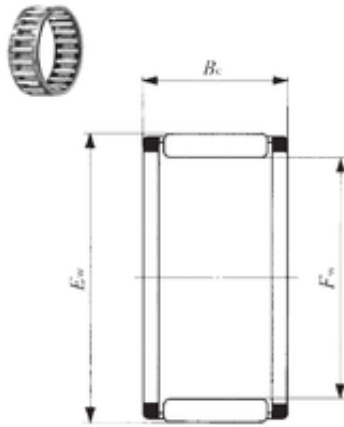

BEARING-SINGAPORE (PTE)LTD.

IKO KT 728020 needle roller bearings

Bearing No. KT 728020

Bore Diameter	72 mm
Outer Diameter	80 mm
Fw	72 mm
Ew	80 mm
Bc	20 mm
Weight	0,0915 Kg
Basic dynamic load rating (C)	43,2 kN
Basic static load rating (C0)	87,5 kN

KT 728020 Bearing 2D drawings and 3D CAD models