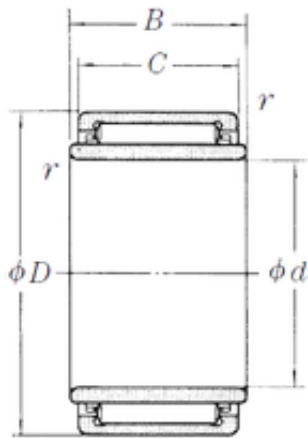

BEARING-SINGAPORE (PTE)LTD.

45 mm x 67 mm x 25,3 mm NSK LM556725
needle roller bearings

Bearing No. LM556725

Size	45x67x25.3 mm
Bore Diameter	45 mm
Outer Diameter	67 mm
Width	25,3 mm
d	45 mm
Fw	55 mm
D	67 mm
B	25,3 mm
C	25 mm
r min.	0,6 mm
Weight	0,32 Kg
Basic dynamic load rating (C)	46 kN
Basic static load rating (C0)	87 kN

LM556725 Bearing 2D drawings and 3D CAD models