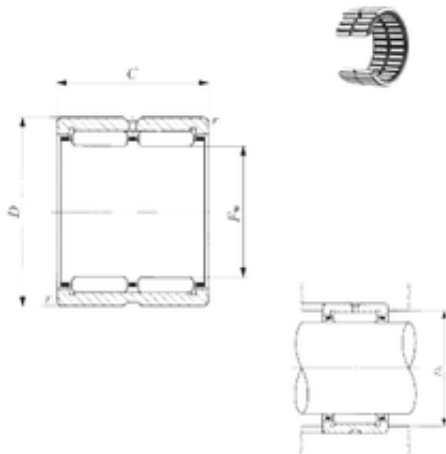

BEARING-SINGAPORE (PTE)LTD.

IKO RNA 6915 needle roller bearings

Bearing No. RNA 6915

Size	85x105x54 mm
Bore Diameter	85 mm
Outer Diameter	105 mm
Width	54 mm
Fw	85 mm
D	105 mm
C	54 mm
r min.	1 mm
Da max.	100 mm
Weight	0,96 Kg
Basic dynamic load rating (C)	138 kN
Basic static load rating (C0)	331 kN

RNA 6915 Bearing 2D drawings and 3D CAD models