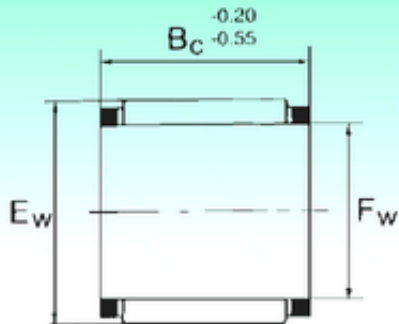

BEARING-SINGAPORE (PTE)LTD.

NBS KBK 10x14x12 needle roller bearings

Bearing No. KBK 10x14x12

Bore Diameter	10 mm
Outer Diameter	14 mm
Fw	10 mm
Ew	14 mm
Bc	12 mm
Weight	0,0045 Kg
Basic dynamic load rating (C)	5,4 kN
Basic static load rating (C0)	6 kN

KBK 10x14x12 Bearing 2D drawings and 3D CAD models