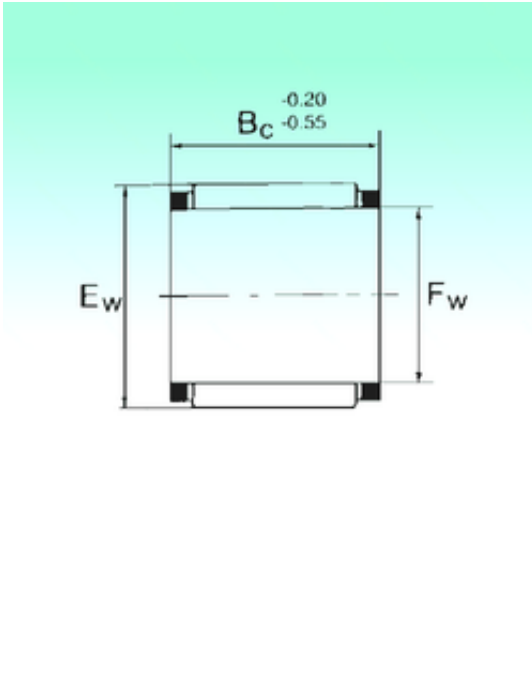

### NBS KBK 16x20x22 needle roller bearings

Bearing No. KBK 16x20x22

Bore Diameter	16 mm
Outer Diameter	20 mm
Fw	16 mm
Ew	20 mm
Bc	22 mm
Weight	0,015 Kg
Basic dynamic load rating (C)	13 kN
Basic static load rating (C0)	18,7 kN

KBK 16x20x22 Bearing 2D drawings and 3D CAD models