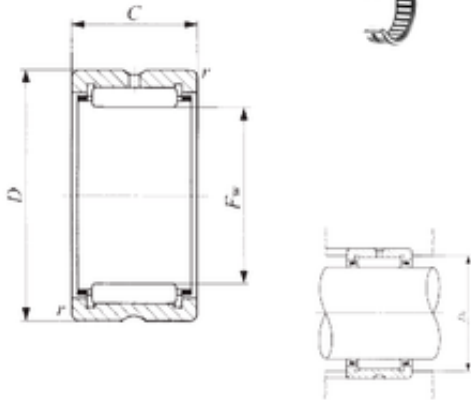

## IKO RNA 69/32 needle roller bearings

Bearing No. RNA 69/32

|                               |             |
|-------------------------------|-------------|
| Size                          | 40x52x36 mm |
| Bore Diameter                 | 40 mm       |
| Outer Diameter                | 52 mm       |
| Width                         | 36 mm       |
| Fw                            | 40 mm       |
| D                             | 52 mm       |
| C                             | 36 mm       |
| r min.                        | 0,6 mm      |
| Da max.                       | 48 mm       |
| Weight                        | 0,172 Kg    |
| Basic dynamic load rating (C) | 53,5 kN     |
| Basic static load rating (C0) | 95,7 kN     |