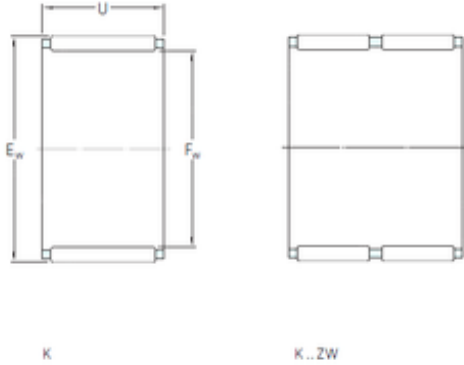

### SKF K50x55x13.5 needle roller bearings

Bearing No. K50x55x13.5

Bore Diameter	50 mm
Outer Diameter	55 mm
Fw	50 mm
Ew	55 mm
U	13,5 mm
Weight	0,03 Kg
Basic dynamic load rating (C)	17,6 kN
Basic static load rating (C0)	36,5 kN
Fatigue load limit (Pu)	4,3
Reference speed	8500 r/min

K50x55x13.5 Bearing 2D drawings and 3D CAD models